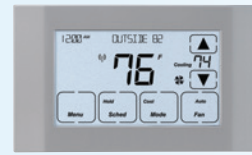

724 Control
Item # - *CONT724AS42DA◇