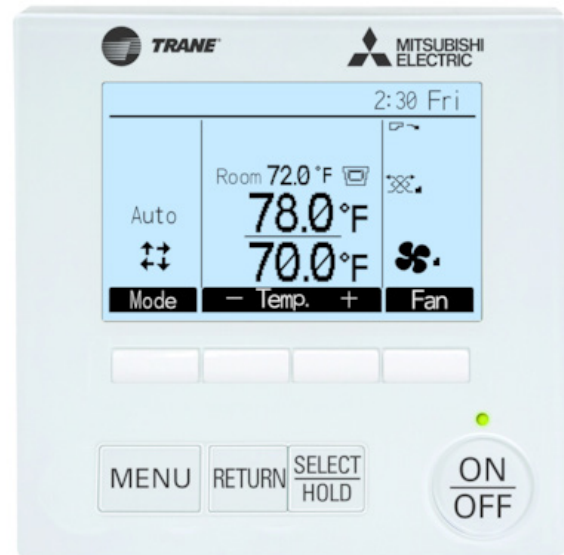

AHRI ratings available at www.ahridirectory.org

Trane is proud to announce the release of the Deluxe MA Remote Controller (TAR-40MAAU). The TAR-40MAAU is an update to the previous PAR-33MAA Wired MA Controller.

In addition to retaining the functionality and compatibility of the PAR-33MAA, more features have been added to the TAR-40MAAU.

- ▶ Redesigned case
 - ▶ Updated the button symbols to English text
 - ▶ Updated button shape with a more modern design
 - ▶ Reduction in controller depth
- ▶ Supports CITY MULTI® setback mode
- ▶ Dark mode display option
- ▶ Co-branded with the Mitsubishi Electric and Trane® logos