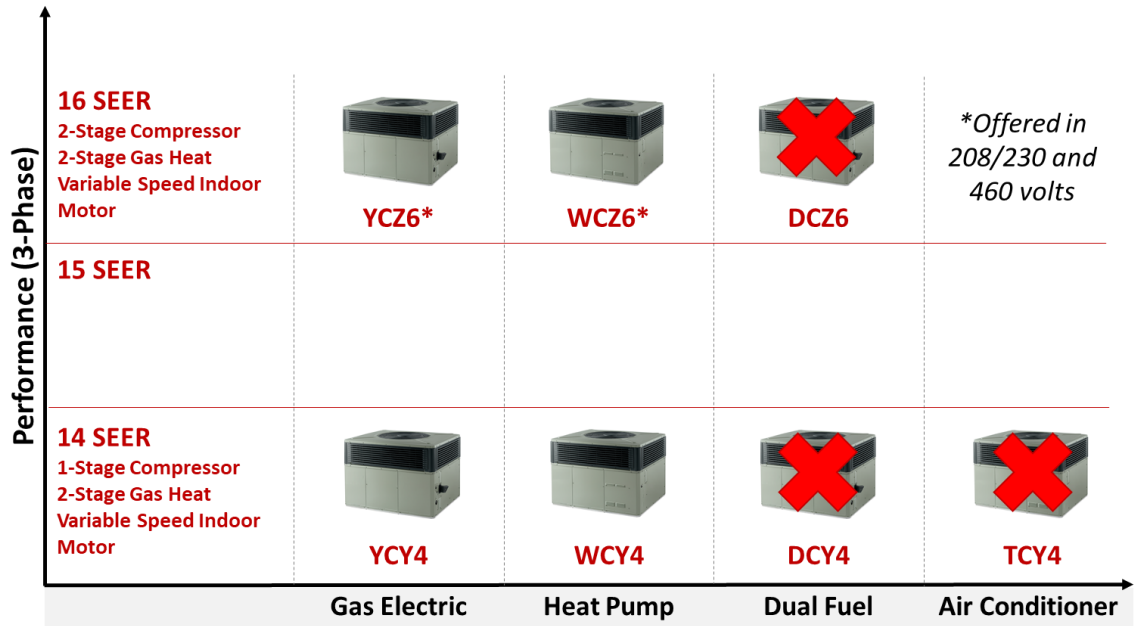

RATINGS:

AHRI ratings available at AHRIDirectory.org

Models Being Discontinued:

4TCY4036B3000A	4DCY4036B3075A	4DCZ6036B3075A
4TCY4048B3000A	4DCY4048A3096C	4DCZ6048B3096A
4TCY4060A3000B	4DCY4060A3120C	4DCZ6060B3120A

FOR QUESTIONS: Charles Trammell | P&L Product Leader

Charles.Trammell@tranetechnologies.com